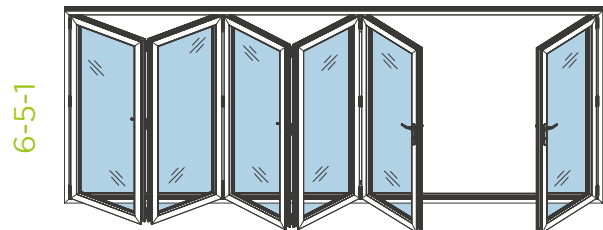

There are three choices for 4-pane door sets; a single access door (4-3-1), all four panes folding back (4-4-0), or the more symmetrical 4-2-2 where two doors fold out to each side from the centre.

5 pane (ModLok™ only)

With 5-pane doors, choose from a set with a single access door (5-4-1), all five panes folding back (5-5-0) or three panes folding from one side and two from the other (5-3-2).

NRG BiFOLD Doors

6 pane (ModLok™ only)

6-3-3

6-6-0

6-5-1

Select from three options for 6-pane doors; a single access door (6-5-1), all six panes folding back (6-6-0) or the more symmetrical 6-3-3 where three doors fold out to each side from the centre.