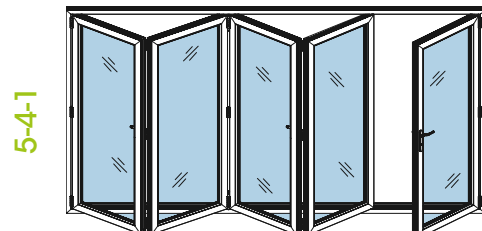

NRG BiFOLD Doors

2 pane (Standard and ModLok™)

Our smallest bi-folding door, 2-pane sets are ideal for openings from 1.5m wide and open inwards or outwards, with both doors folding to one side. Ideal for juliet balconies.

3 pane (Standard and ModLok™)

With three panes, you can choose all three doors folding back to one side (3-3-0), or two folding panes with a single access door (3-2-1).

3-3-0

4 pane (Standard and ModLok™)

There are three choices for 4-pane door sets; a single access door (4-3-1), all four panes folding back (4-4-0), or the more symmetrical 4-2-2 where two doors fold out to each side from the centre.

5 pane (ModLok™ only)