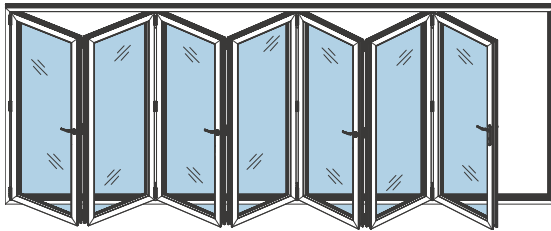

7 pane (ModLok™ only)

Wider configurations offer the most choice – so select from a set with a single access door (7-6-1), all seven panes folding back (7-7-0) or a combination of folding doors (7-4-3 and 7-5-2).