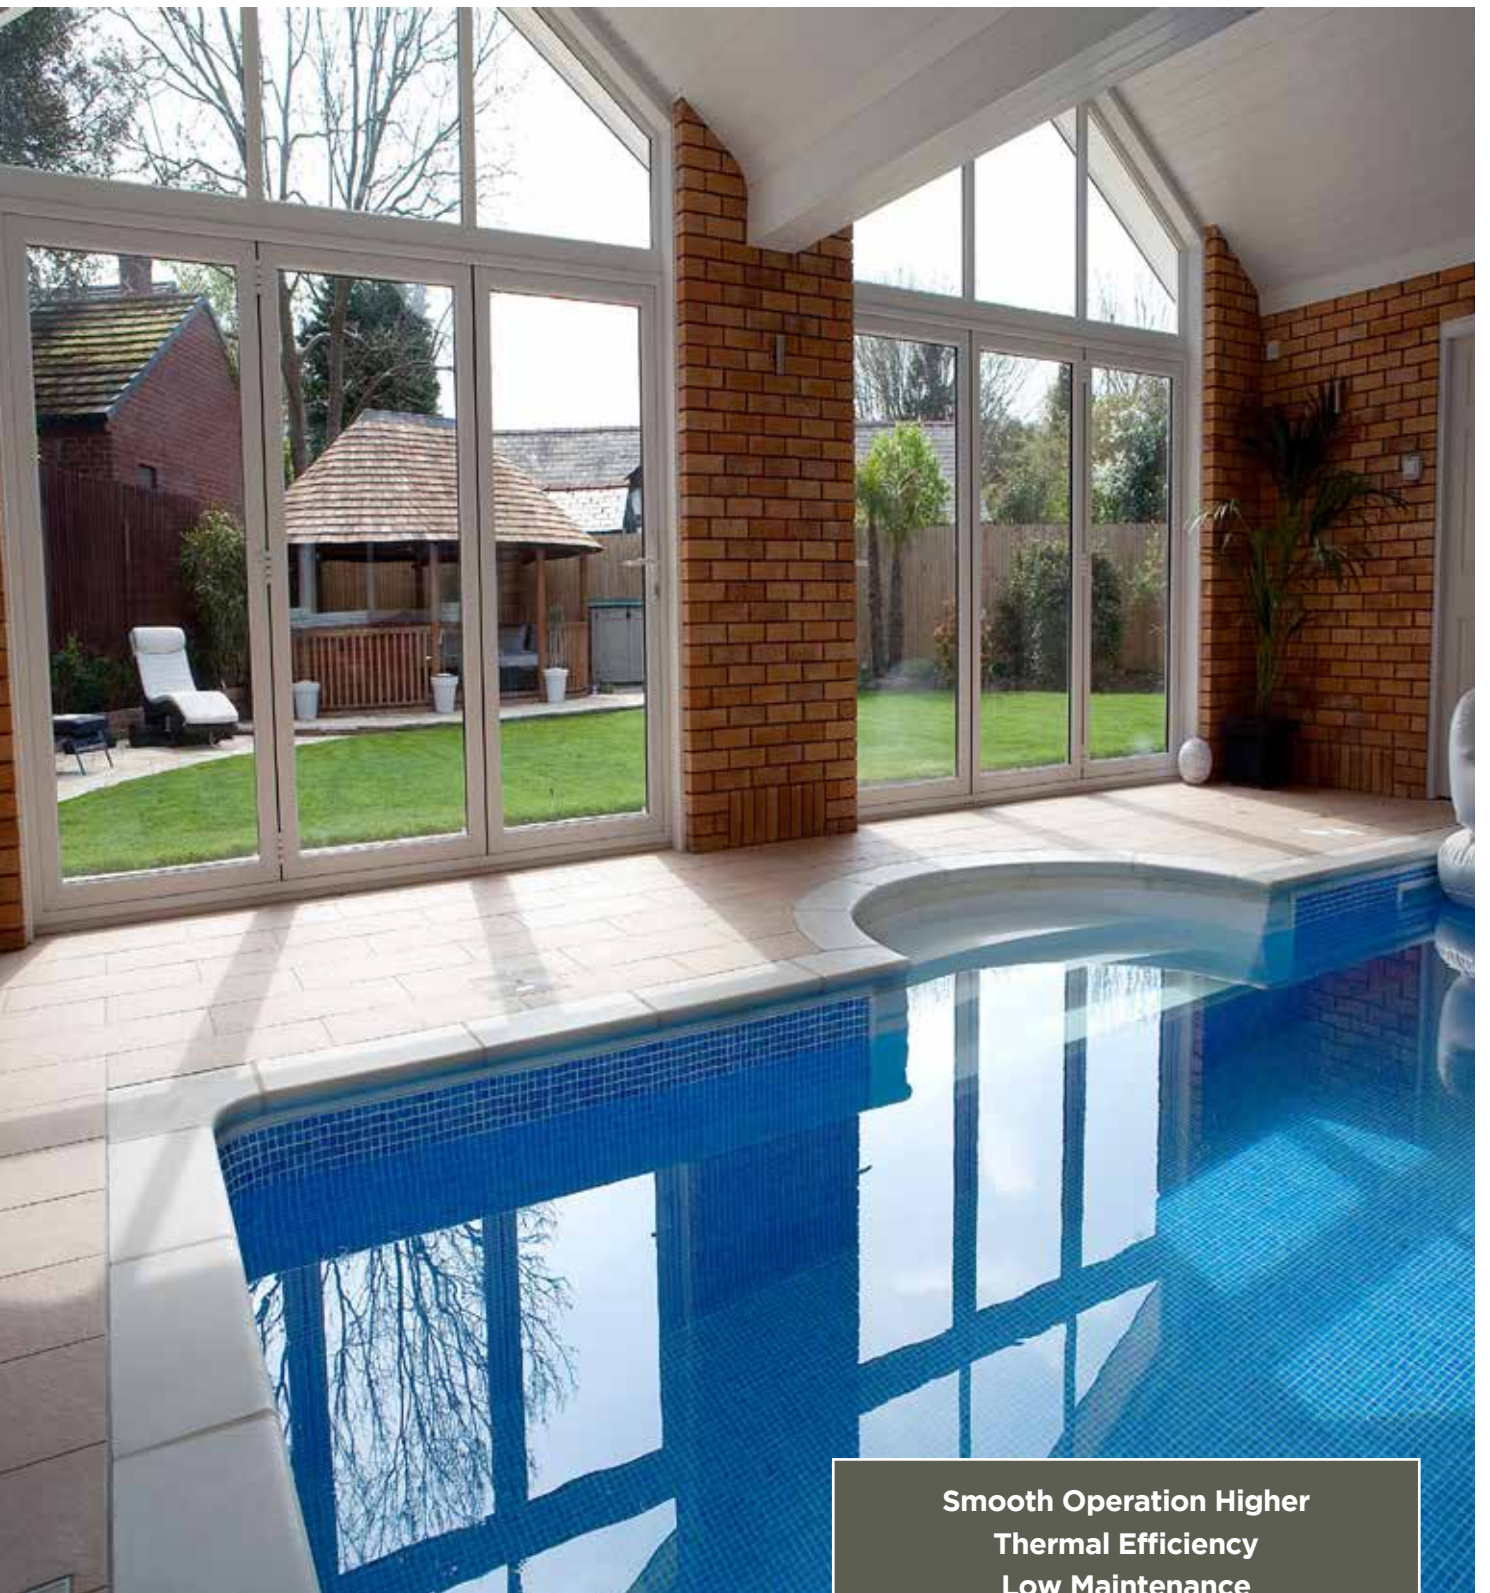

**Smooth Operation Higher
Thermal Efficiency
Low Maintenance
Perfectly Matches Your Other
Doors and Windows**

NRG BiFOLD Doors