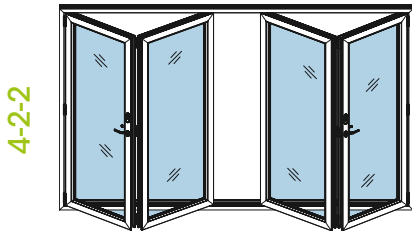

NRG BiFOLD Doors

2 pane (Standard and ModLok™)

Our smallest bi-folding door, 2-pane sets are ideal for openings from 1.5m wide and open inwards or outwards, with both doors folding to one side. Ideal for juliet balconies.

3 pane (Standard and ModLok™)

With three panes, you can choose all three doors folding back to one side (3-3-0), or two folding panes with a single access door (3-2-1).

3-3-0

4 pane (Standard and ModLok™)

There are three choices for 4-pane door sets; a single access door (4-3-1), all four panes folding back (4-4-0), or the more symmetrical 4-2-2 where two doors fold out to each side from the centre.

5 pane (ModLok™ only)