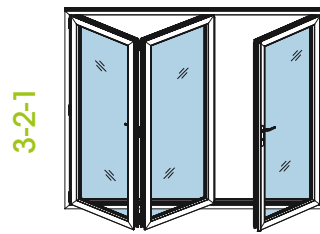

Our smallest bi-folding door, 2-pane sets are ideal for openings from 1.5m wide and open inwards or outwards, with both doors folding to one side. Ideal for juliet balconies.

3 pane (Standard and ModLok™)