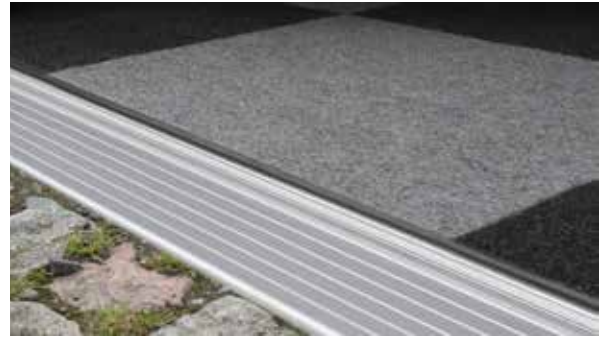

Threshold Options

The standard frame is available in colours to match your door - or choose our low threshold in silver or gold to co-ordinate with your door hardware. For a seamless finish inside your home, choosing a half threshold means your flooring or tiling can be fitted flush to your door.

Liniar's ModLok™ bi-fold has passed weather testing with the low threshold option - we believe this is unique.

Easy Access Ramp

For wheelchair or push-chair users, the low threshold is also available with a matching tray, creating an easy access ramp.

Folding Keys

Liniar's optional folding keys will fold back with your doors, staying hidden whilst being to hand - no more hunting around for lost keys!