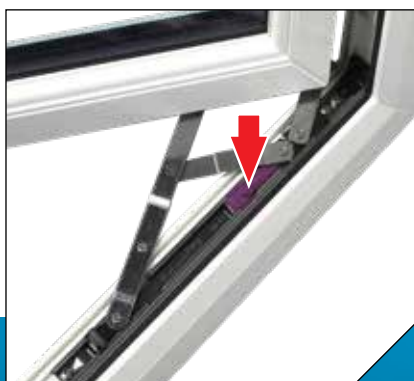

STANDARD Easy-Clean Hinges

The Easy-Clean hinges enable the sash to be opened at 90 degrees

By pressing down on the purple button, the sash is released and can slide along its hinge runner

This now gives access to the front of the sash from indoors for cleaning.

slimSASH

Fusion-welded frame

Ultra-low profile glazing gasket means gasket is almost invisible

Adjustable friction stays for top-hung windows.
Easy-clean/ fire escape friction stays for side-hung windows