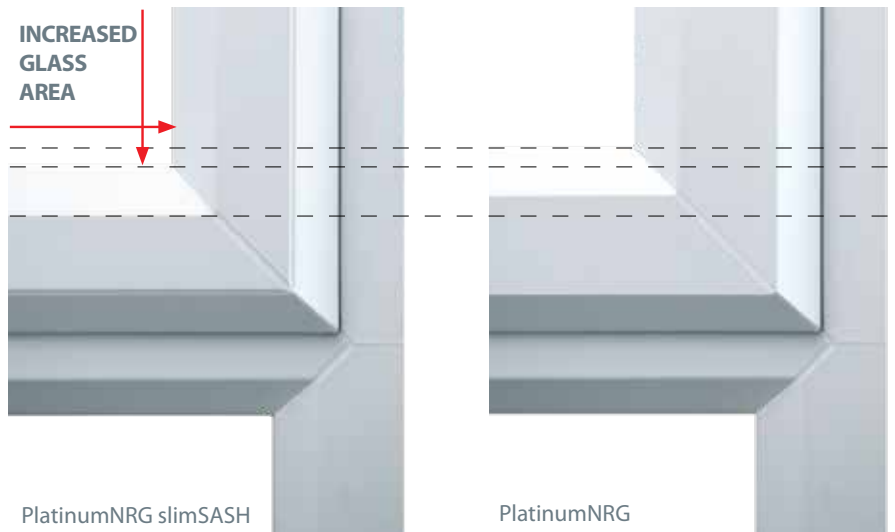

slimSASH

Fusion-welded frame

Ultra-low profile glazing gasket means gasket is almost invisible

Adjustable friction stays for top-hung windows.
Easy-clean/ fire escape friction stays for side-hung windows

Internally glazed for enhanced security

Double-glazed unit uses clear **SGG Planitherm TOTAL+** energy glass, to achieve maximum amounts of incoming light, and an 'A' Energy Rating

**Platinum**[®]
NRG

www.platinumnrg.co.uk

The key-feature of the PlatinumNRG[®] SlimSASH casement window is the reduced sash width compared to standard 70mm windows.

This slimmer design allows for a greater glass area meaning more daylight coming in and a better view out.

PlatinumNRG slimSASH

PlatinumNRG

NEW slimSASH PROFILE

Slimmer sash allows an extra 10mm of glass thereby increasing your view from the inside and the amount of light coming in from the outside.

GLOSS FINISH