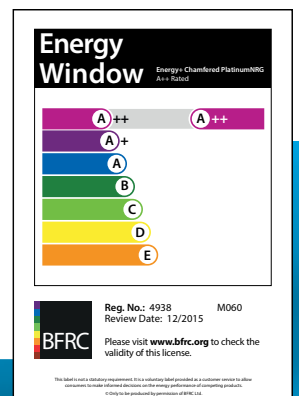

*available up to A++