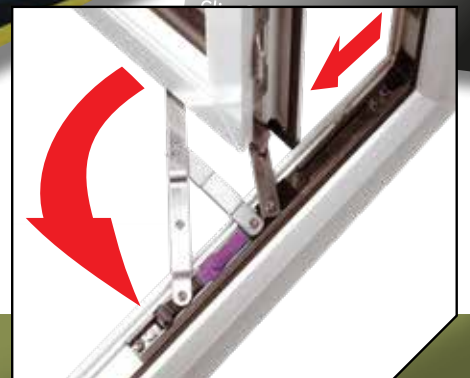

OPTIONAL FINISHES

A wide range of woodgrain and coloured-foil options are available for either or both internal and external faces or even differing frames and sashes.

STANDARD

Easy-Clean Hinges

The Easy-Clean hinges enable the sash to be opened at 90 degrees

By pressing down on the purple button, the sash is released and can slide along its hinge runner

This now gives access to the front of the sash from indoors for cleaning.

NRG French WINDOW

SHOOT BOLTS

The upper and lower parts of the locking mechanism contain not only a roller bolt but also shoot bolts that locate in the keeps mounted on the frame.