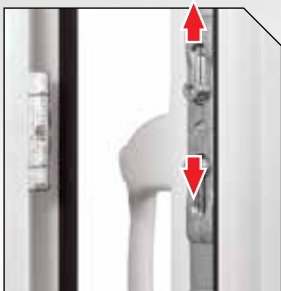

By pressing down on the purple button, the sash is released and can slide along its hinge runner

This now gives access to the front of the sash from indoors for cleaning.

NRG French WINDOW

SHOOT BOLTS

The upper and lower parts of the locking mechanism contain not only a roller bolt but also shoot bolts that locate in the keeps mounted on the frame.

ROLLER BOLTS

Roller Bolts contract to lock the sash into the opposing keep. Raising the handle by 90° expands the bolts to release from the keep.

LOCK KEEPS

SCULPTURED PROFILE

A section through our 'Sculptured' alternative..