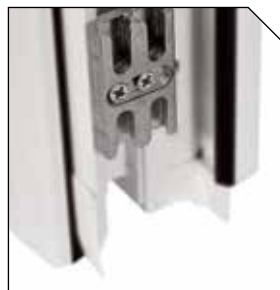

By pressing down on the purple button, the sash is released and can slide along its hinge runner

This now gives access to the front of the sash from indoors for cleaning.

NRG French WINDOW

SHOOT BOLTS

The upper and lower parts of the locking mechanism contain not only a roller bolt but also shoot bolts that locate in the keeps mounted on the frame.

ROLLER BOLTS

Roller Bolts contract to lock the sash into the opposing keep. Raising the handle by 90° expands the bolts to release from the keep.

LOCK KEEPS

SCULPTURED PROFILE

A section through our 'Sculptured' alternative..