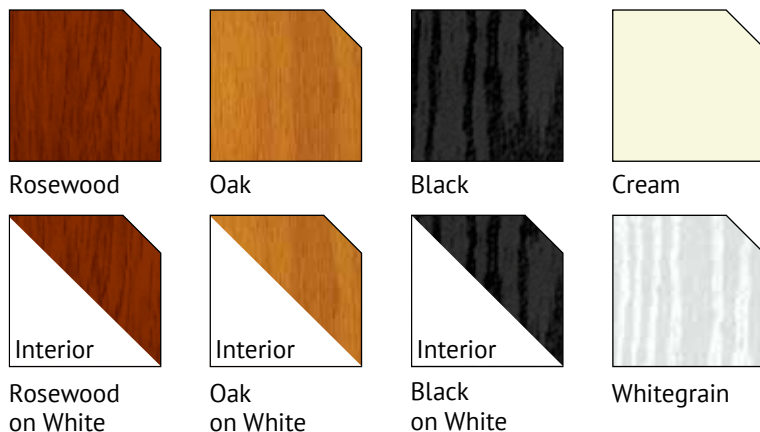

flush Residential DOOR

70mm Flush PVCu Residential Door

Platinum[®]
NRG

STANDARD

Sculptured bead

www.platinumnrg.co.uk

flush Residential DOOR

HARDWARE OPTIONS

Two styles – modern (shown) or classic scrolled Lever/ Lever and Lever/ Pad combinations available. Aluminium and stainless steel construction.

STANDARD FINISHES

PlatinumNRG Sculptured

Platinum[®]
NRG

OPTIONAL FINISHES

A wide range of woodgrain and coloured-foil options are available for either or both internal and external faces or even differing frames and sashes.

HINGES

Designed for ease-of-use and a draft-free fit - stainless steel stabilising pins for enhanced security. Available in a choice of colours to match your door. Made from high quality, rust free, stainless steel for longer life performance.