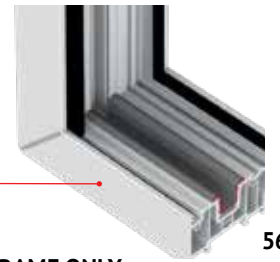

A wide range of woodgrain and coloured-foil options are available for either or both internal and external faces or even differing frames and sashes.

HINGES

Designed for ease-of-use and a draft-free fit - stainless steel stabilising pins for enhanced security. Available in a choice of colours to match your door. Made from high quality, rust free, stainless steel for longer life performance.

DOUBLE-GLAZED UNIT

available for entire door or by using additional transoms and mullions just for parts of the door.

Cill

THRESHOLD OPTIONS

FRAME ONLY

56mm

86mm
incl. cill

FRAME AND CILL

24mm

ALUMINIUM LOW THRESHOLD

27mm

ALUMINIUM LOW THRESHOLD
AND PART-TRAY RAMP

27mm

ALUMINIUM PART M AND TRAY