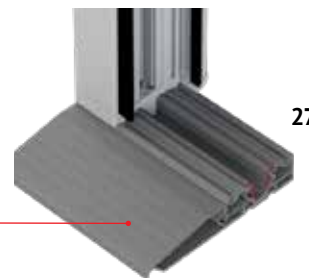

DOUBLE-GLAZED UNIT

available for entire door or by using additional transoms and mullions just for parts of the door.

Cill

THRESHOLD OPTIONS

FRAME ONLY

56mm

86mm
incl. cill

FRAME AND CILL

24mm

ALUMINIUM LOW THRESHOLD

27mm

ALUMINIUM LOW THRESHOLD
AND PART-TRAY RAMP

27mm

ALUMINIUM PART M AND TRAY