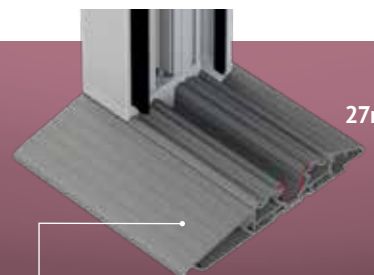

A wide range of woodgrain and coloured-foil options are available for either or both internal and external faces or even differing frames and sashes.

HINGES

Designed for ease-of-use and a draft-free fit - stainless steel stabilising pins for enhanced security. Available in a choice of colours to match your door. Made from high quality, rust free, stainless steel for longer life performance.

DOUBLE-GLAZED UNIT

available for entire door or by using additional transoms and mullions just for parts of the door.

Cill

THRESHOLD OPTIONS

FRAME ONLY

56mm

86mm
incl. cill

FRAME AND CILL

24mm

ALUMINIUM LOW THRESHOLD

27mm

ALUMINIUM LOW THRESHOLD
AND PART-TRAY RAMP

27mm

ALUMINIUM PART M AND TRAY