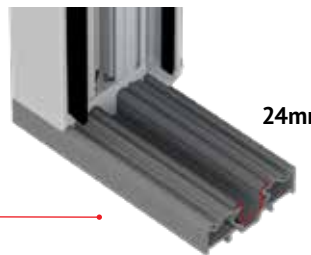

A wide range of woodgrain and coloured-foil options are available for either or both internal and external faces or even differing frames and sashes.

HINGES

Designed for ease-of-use and a draft-free fit - stainless steel stabilising pins for enhanced security. Available in a choice of colours to match your door. Made from high quality, rust free, stainless steel for longer life performance.

DOUBLE-GLAZED UNIT

available for entire door or by using additional transoms and mullions just for parts of the door.

Cill

THRESHOLD OPTIONS

FRAME ONLY

56mm

86mm
incl. cill

FRAME AND CILL

24mm

ALUMINIUM LOW THRESHOLD

27mm

ALUMINIUM LOW THRESHOLD
AND PART-TRAY RAMP

27mm

ALUMINIUM PART M AND TRAY