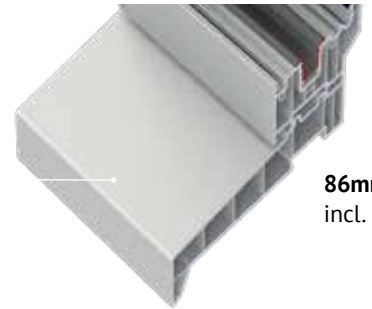

DOUBLE-GLAZED UNIT

available for entire door or by using additional transoms and mullions just for parts of the door.

Cill

THRESHOLD OPTIONS

FRAME ONLY

56mm

86mm
incl. cill

FRAME AND CILL

24mm

ALUMINIUM LOW THRESHOLD

27mm

ALUMINIUM LOW THRESHOLD
AND PART-TRAY RAMP

27mm

ALUMINIUM PART M AND TRAY