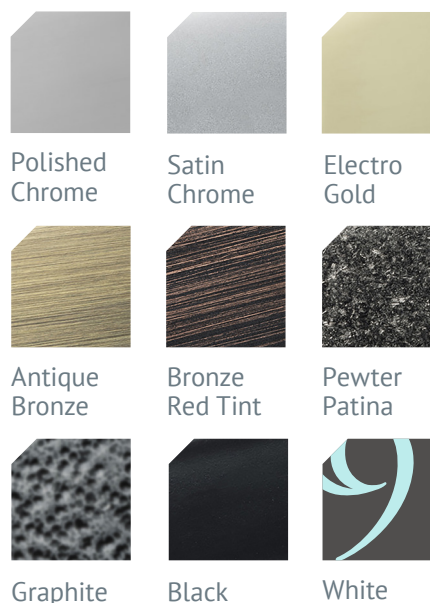

A select range of hardware finishes are available to suit contemporary or traditional installations.

ADDITIONAL Hardware Options

Traditional

Tear-drop Handle

Traditional

Monkey-tail Handle

TRADITIONAL Finishes

Stepped sash emulates traditional Crittall steel windows for period homes

A choice of 9 matt or 3 anodised finishes

Natural Silver **Anodised**

Mid-Bronze **Anodised**

Black **Anodised**

Hipca White RAL 9910

Pure White RAL 9010

Cream RAL 9001

Chocolate Brown RAL 8017

Jet Black RAL 9005

Agate Grey RAL 7038

Squirrel Grey RAL 7000

Anthracite Grey RAL7016

Pastel Turquoise RAL 6034

Available in eight powder coated, matt colours, with the option of choosing a different colour for the interior to help you find the look that is right for your property.

A further three anodised finishes are available for the ultimate durable and stylish finish.