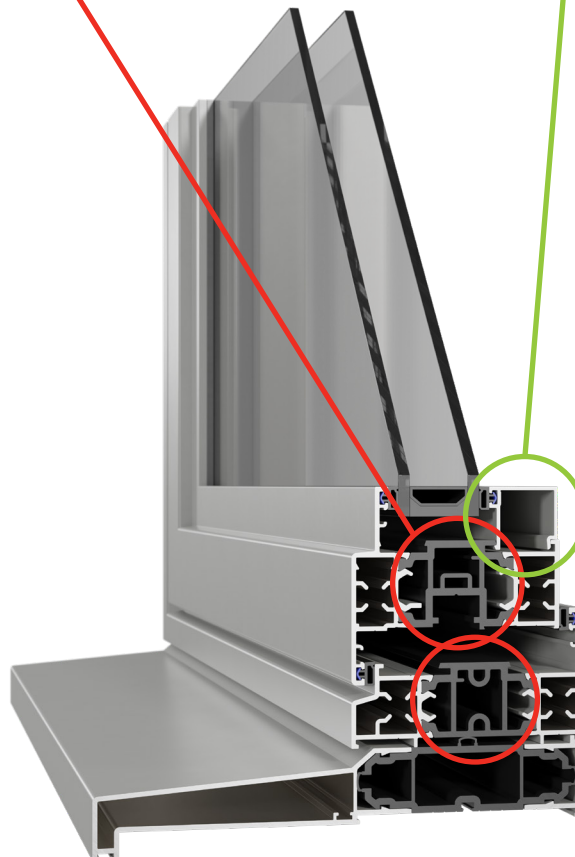

Thermlock®

Thermlock® technology helps keep you and your home snug and warm.

Cold, crisp lines on the outside hide away our innovative Thermavic® multi-chamber thermal design, helping keep you and your property well insulated against the worst of the UK weather. This closed-cell, insulating chamber acts as a thermal break and works in conjunction with our high performance double glazing to create class leading thermal performance, far superior to traditional polyamide thermal breaks. Cills also feature this same technology coupled with innovative in-built weather sealing that keep draughts and rain safely outside.

Cut-through of Flush-Fit Stepped Sash and Cill

Internal Bead

The construction of the Prestige window system utilises familiar glazing beads – although for security, these are internally fitted only.

Our high security multipoint locking and unique hinge protectors creates unparalleled levels of security.