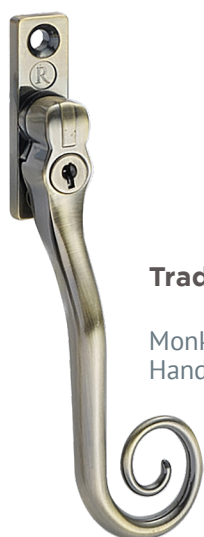

A select range of hardware finishes are available to suit contemporary or traditional installations.

ADDITIONAL Hardware Options

Traditional

Tear-drop Handle

Traditional

Monkey-tail Handle

TRADITIONAL Finishes

** Due to different suppliers, hardware names for the contemporary finishes **DO NOT** correspond with the names of the traditional finishes

Contemporary

Monkey-tail Handle

Contemporary

Tear-drop Handle

CONTEMPORARY Finishes

U
VALUE
TRIPLE
0.9
w/m ² K

U
VALUE
DOUBLE
1.3
w/m ² K

2 sash styles, 2 frame styles

**STORM-PROOF
FLAT SASH**

**STORM-PROOF
STEPPED SASH**

**FLUSH-FIT
FLAT SASH**

**FLUSH-FIT
STEPPED SASH**

Perfect combination of slim width sash frames and minimalist outer frames combine with a stunning flush fitment for an unobstructed view