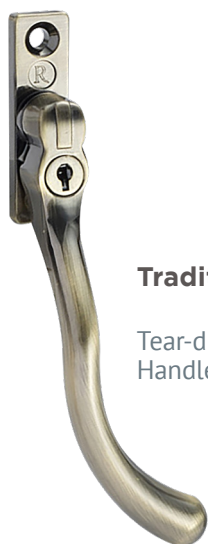

High Thermal Efficiency Aluminium Windows

SIGHT-LINES
from
46
mm

FLUSH

STEPPED SASH

SIGHT-LINES
from
88
mm

STORM

FLAT SASH

Hardware Options

A select range of hardware finishes are available to suit contemporary or traditional installations.

ADDITIONAL Hardware Options

Traditional

Tear-drop Handle

Traditional

Monkey-tail Handle

TRADITIONAL Finishes

** Due to different suppliers, hardware names for the contemporary finishes **DO NOT** correspond with the names of the traditional finishes

Contemporary

Monkey-tail Handle

Contemporary

Tear-drop Handle

CONTEMPORARY Finishes

U
VALUE
TRIPLE
0.9
w/m ² K

U
VALUE
DOUBLE
1.3
w/m ² K

2 sash styles, 2 frame styles

**STORM-PROOF
FLAT SASH**

**STORM-PROOF
STEPPED SASH**

**FLUSH-FIT
FLAT SASH**

**FLUSH-FIT
STEPPED SASH**

Perfect combination of slim width sash frames and minimalist outer frames combine with a stunning flush fitment for an unobstructed view