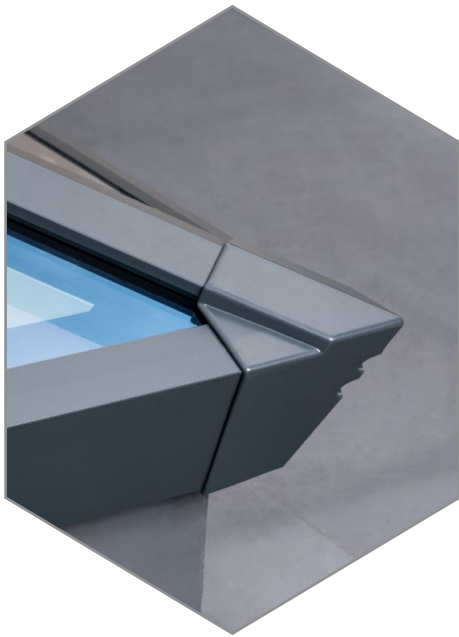

*\*Subject to glass specification*

**THERMLOCK**<sup>®</sup> *technology inside*

With great looks from every angle – due to our unique ultra low line aesthetics

Slim, consistent 50mm rafter, hip and ridge sightlines maximise the light flooding into your home, creating bright, airy interiors and banishing gloom. The S1 lantern also features ultra low line aesthetics so rafter and hip top caps sit close to the glazing level on the exterior, creating a sleek modern look. Completing this refined architectural