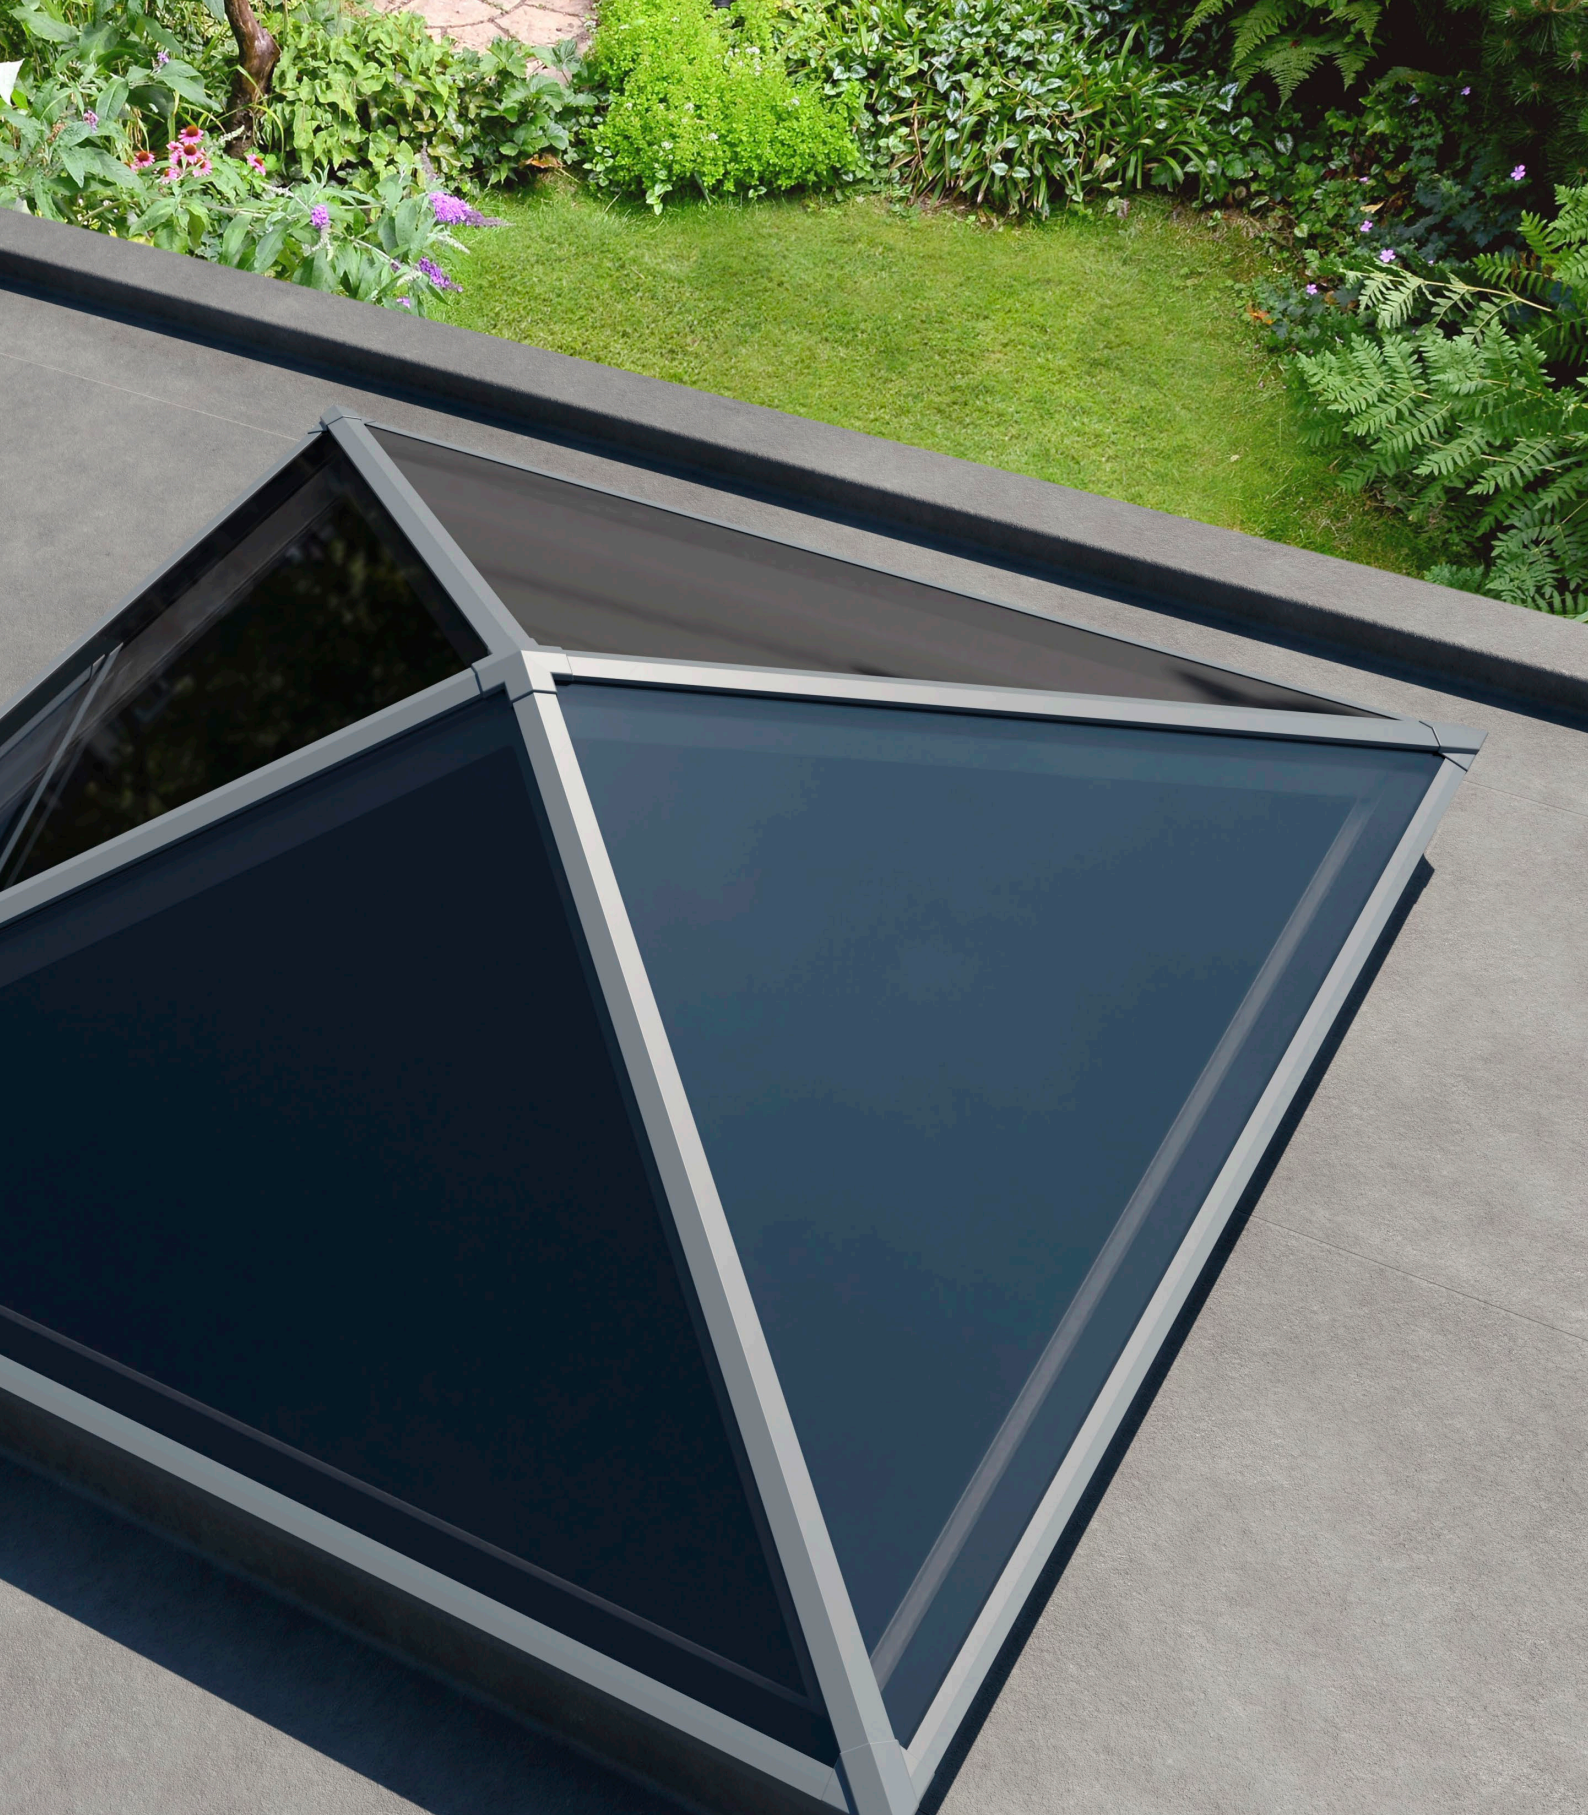

# Flood your home in light with our ultra secure, thermally efficient lanterns

Choosing the right roof lantern for your home is an important decision. They should let in the maximum amount of light, yet keep heat in your home and would be intruders out. Letting you enjoy more natural light and amazing night time views of the stars, while bringing a sense of space and tranquillity to your home. This is why we have designed the S1 aluminium roof lantern from the ground up to meet your every need. Building on years of experience, we've incorporated many new innovative ideas to create a warmer, slimmer and much more secure roof lantern.

Security is also built into the heart of every S1 lantern, helping protect you and your home.

*\*Subject to glass specification*

**THERMLOCK**<sup>®</sup> *technology inside*

With great looks from every angle – due to our unique ultra low line aesthetics

Slim, consistent 50mm rafter, hip and ridge sightlines maximise the light flooding into your home, creating bright, airy interiors and banishing gloom. The S1 lantern also features ultra low line aesthetics so rafter and hip top caps sit close to the glazing level on the exterior, creating a sleek modern look. Completing this refined architectural

appearance our corner and rafter end caps run perfectly in line with the perimeter of the lantern, so no unsightly angles jut out to spoil the perfect lines of this outstandingly beautiful high-performance aluminium lantern. Leaving you with the ideal balance of understated refinement, contemporary looks and exacting quality standards.