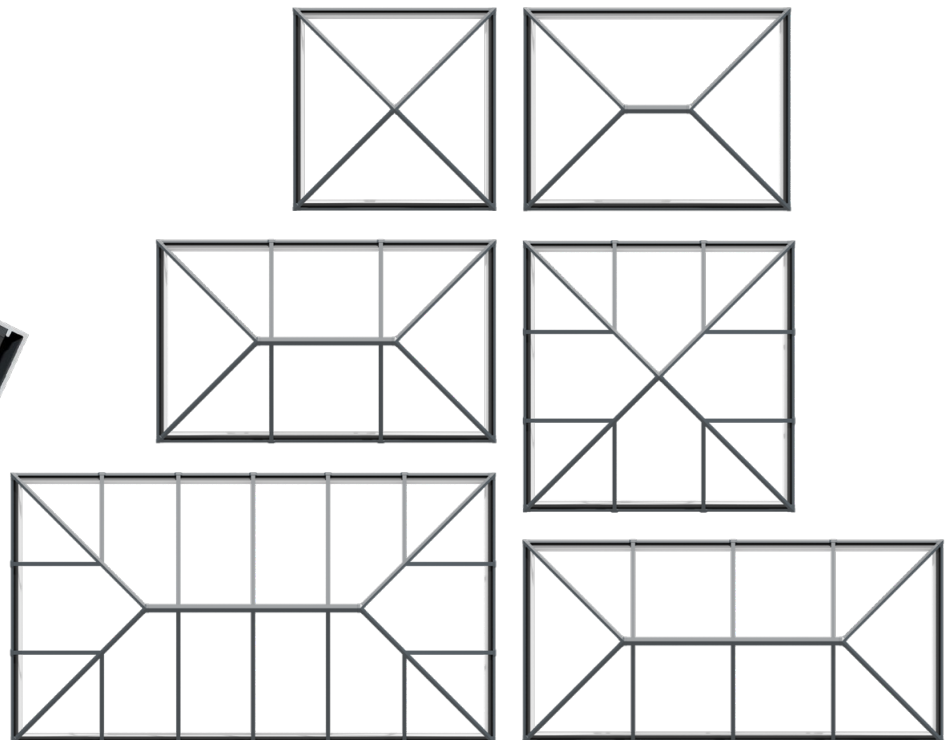

With a wide
range of styles
and sizes to suit
every project

Sheerline aluminium roof lanterns are available in a choice of 10 styles from square 'pyramid' designs to grander options suitable for larger 'orangery' style installations.

Maximum sizes up to 3.2m by an impressive 6m long, all set at a 25° pitch and all weather rated for the whole of the UK*.

S1 lanterns also feature an integral LED light channel around the perimeter of the roof – giving you an easy way to add mood lighting and create the final touch of individuality for your interior.

*Rated for a snow load of 1.2 kN/m². Covering the whole of the UK up to 200m altitude.