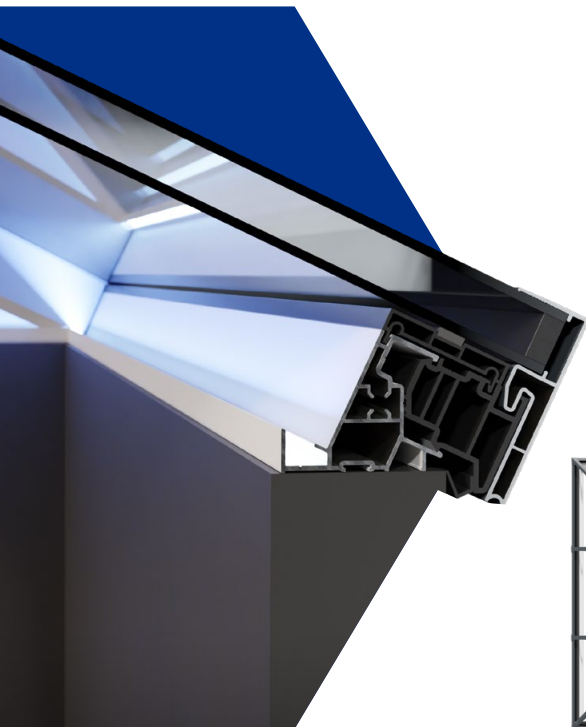

With a wide
range of styles
and sizes to suit
every project

Sheerline aluminium roof lanterns are available in a choice of 10 styles from square 'pyramid' designs to grander options suitable for larger 'orangery' style installations.

Maximum sizes up to 3.2m by an impressive 6m long, all set at a 25° pitch and all weather rated for the whole of the UK*.

S1 lanterns also feature an integral LED light channel around the perimeter of the roof – giving you an easy way to add mood lighting and create the final touch of individuality for your interior.

*Rated for a snow load of 1.2 kN/m². Covering the whole of the UK up to 200m altitude.