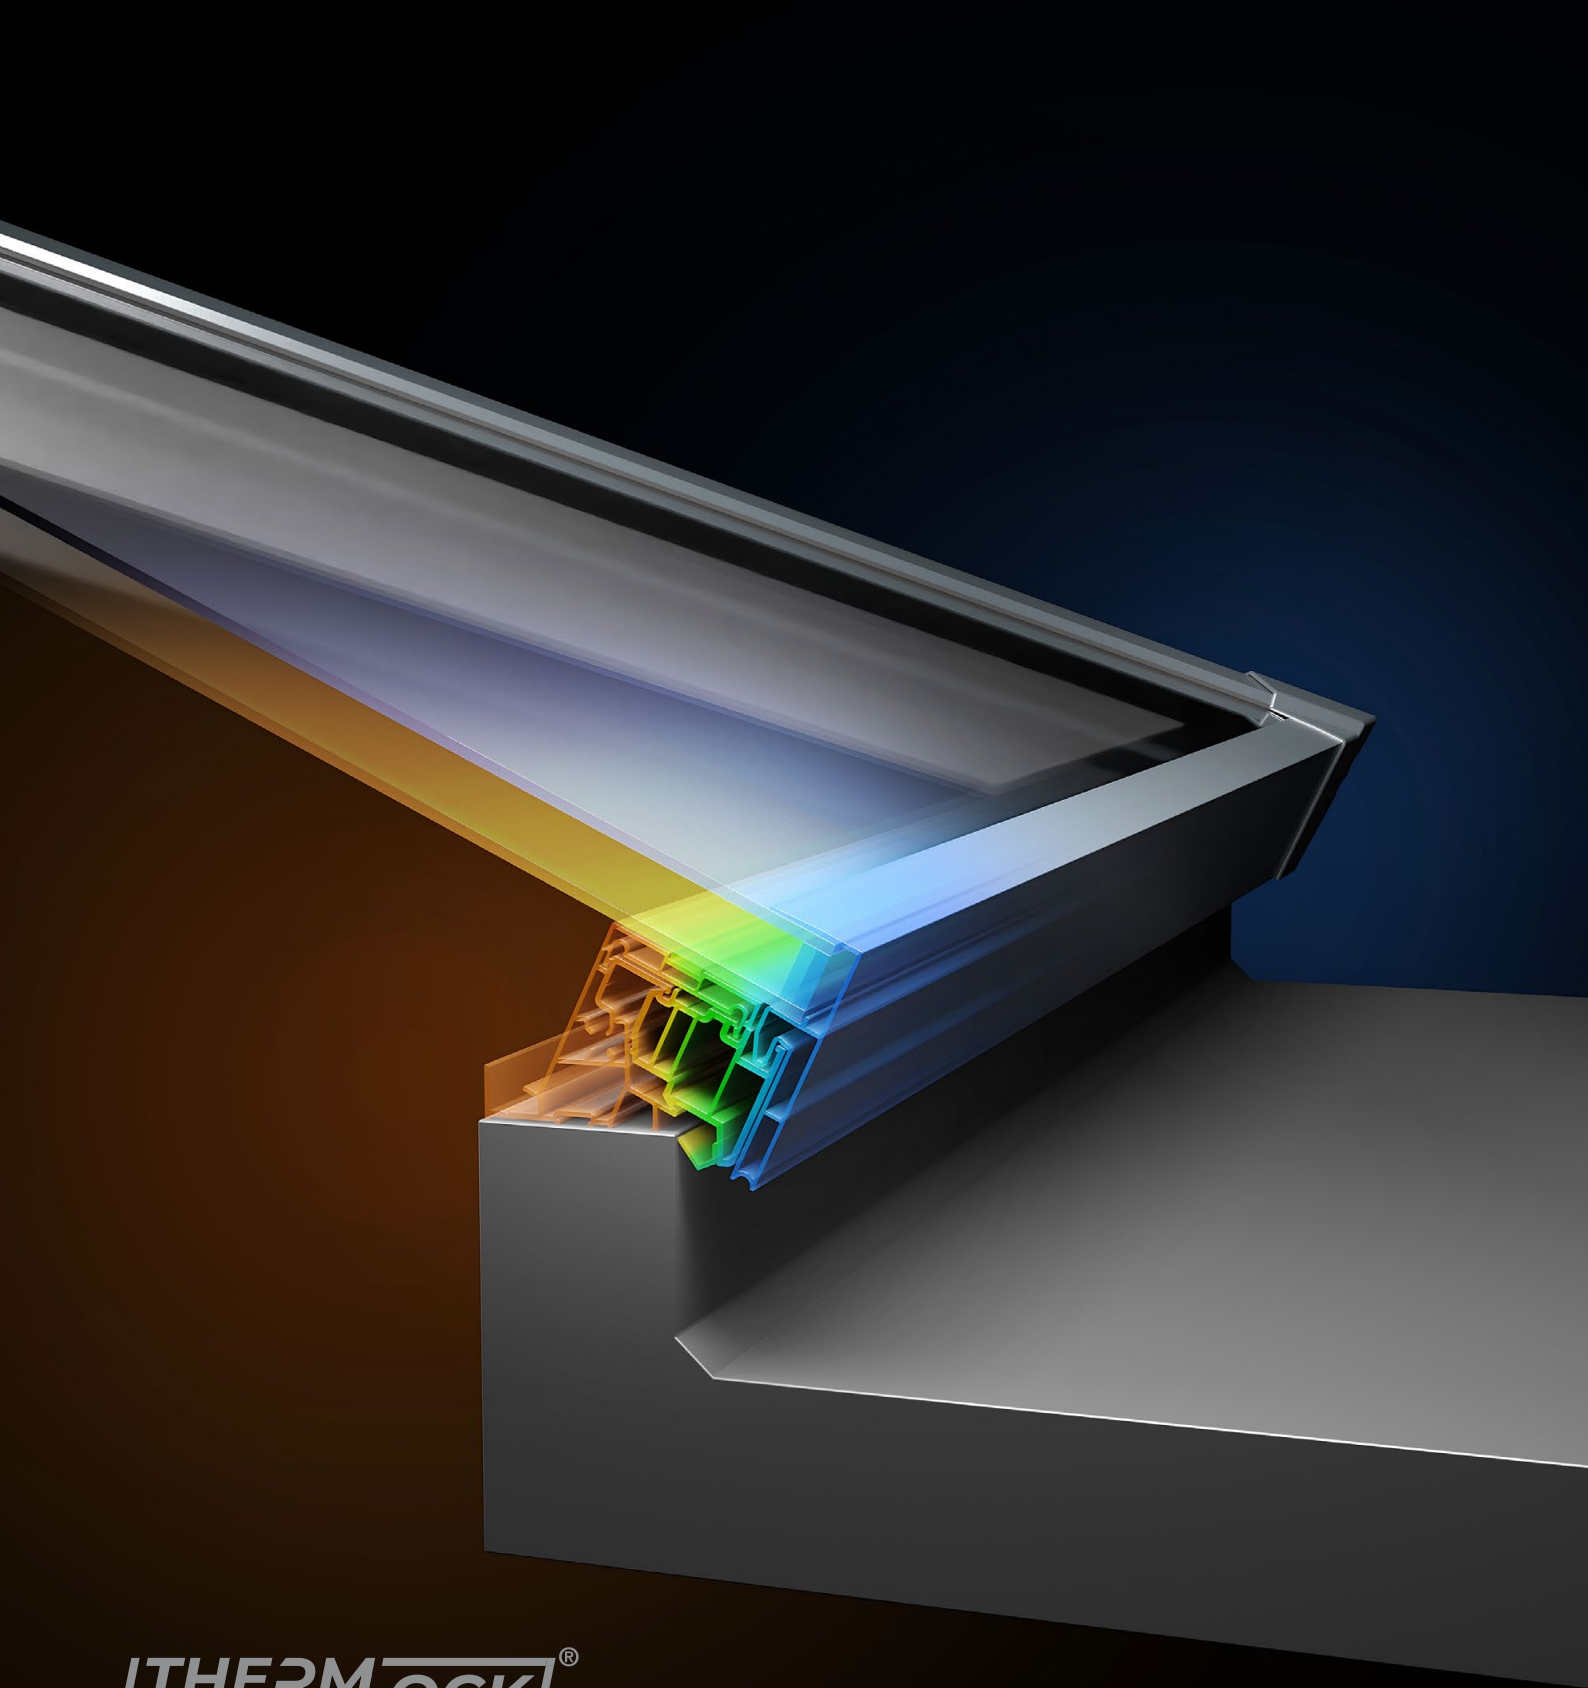

THERMLOCK® *technology inside*