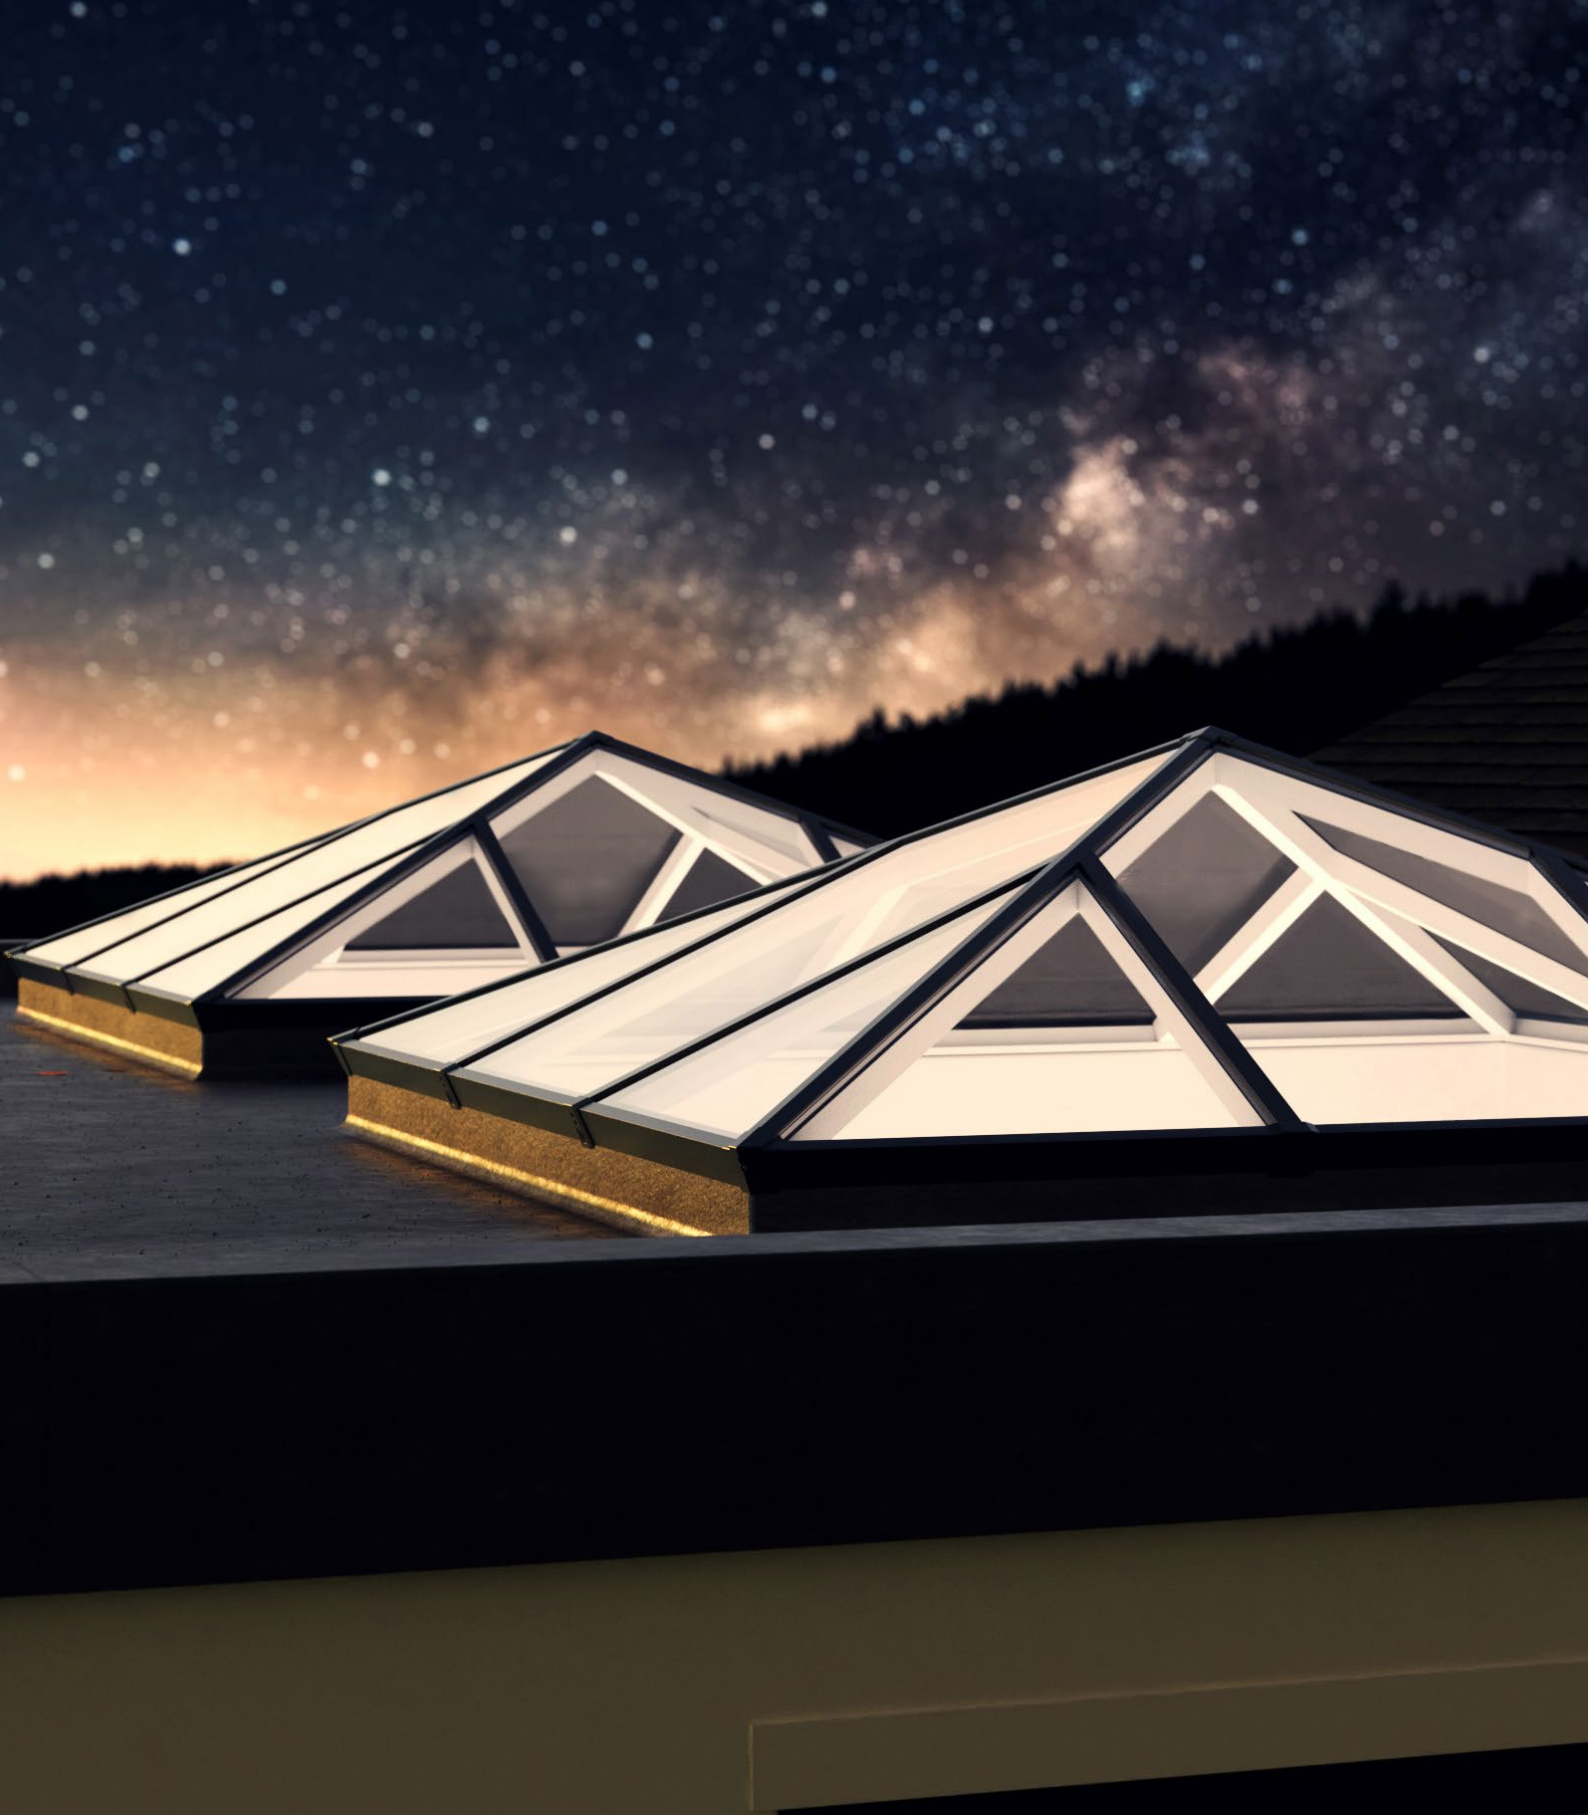

# Flood your home in light with our ultra secure, thermally efficient lanterns

Choosing the right roof lantern for your home is an important decision. They should let in the maximum amount of light, yet keep heat in your home and would be intruders out. Letting you enjoy more natural light and amazing night time views of the stars, while bringing a sense of space and tranquillity to your home. This is why we have designed the S1 aluminium roof lantern from the ground up to meet your every need. Building on years of experience, we've incorporated many new innovative ideas to create a warmer, slimmer and much more secure roof lantern.

Security is also built into the heart of every S1 lantern, helping protect you and your home.

# Whatever the weather Thermlock® technology helps keep you comfortable and heating bills lower

The S1 lantern combines aluminium's clean lines with exceptional thermal performance and features our innovative Thermlock® multi-chamber technology to keep you and your property well insulated against the worst of the UK weather. This coupled to high performance 28mm glazing means our lantern roofs offer class leading thermal performance, far superior to traditional polyamide systems based around 24mm glazing. A unique co-extruded perimeter seal also ensures draughts and rain are kept safely outside. 28mm glazing also allows acoustic dampening glass to be fitted if required.

*\*Subject to glass specification*

**THERMLOCK**<sup>®</sup> *technology inside*

With great looks from every angle – due to our unique ultra low line aesthetics

Slim, consistent 50mm rafter, hip and ridge sightlines maximise the light flooding into your home, creating bright, airy interiors and banishing gloom. The S1 lantern also features ultra low line aesthetics so rafter and hip top caps sit close to the glazing level on the exterior, creating a sleek modern look. Completing this refined architectural