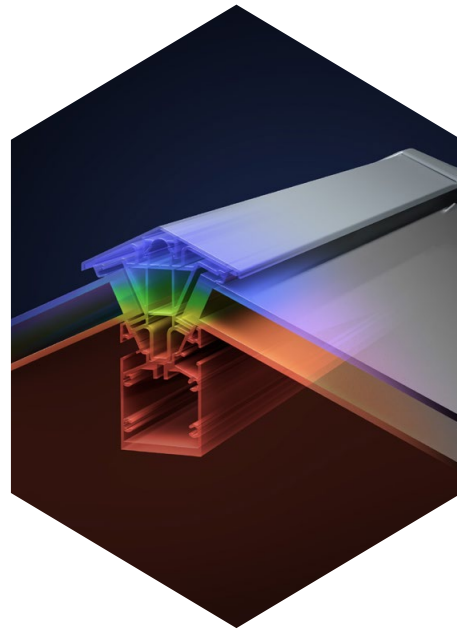

Whatever the weather Thermlock® technology helps keep you comfortable and heating bills lower

The S1 lantern combines aluminium's clean lines with exceptional thermal performance and features our innovative Thermlock® multi-chamber technology to keep you and your property well insulated against the worst of the UK weather. This coupled to high performance 28mm glazing means our lantern roofs offer class leading thermal performance, far superior to traditional polyamide systems based around 24mm glazing. A unique co-extruded perimeter seal also ensures draughts and rain are kept safely outside. 28mm glazing also allows acoustic dampening glass to be fitted if required.

28mm glazing
1.0 U-value
W/(m²K) centre pane*

Thermal transmittance, also known as a U-value, measures the rate of transfer of heat. The better-insulated a product is, the lower the U-value will be.

*Subject to glass specification