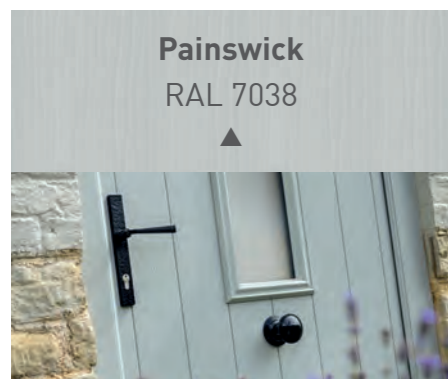

A Colourful Entrance

Luxury Range

We offer the **largest** range of colours from stock in the UK.

Choose from **22 colours** for the inside and / or the outside of your door. You also have 10 frame colour options to choose from. When selecting your colour from this guide please be aware we advise you to ask for a colour swatch to check both colour and grain structure.