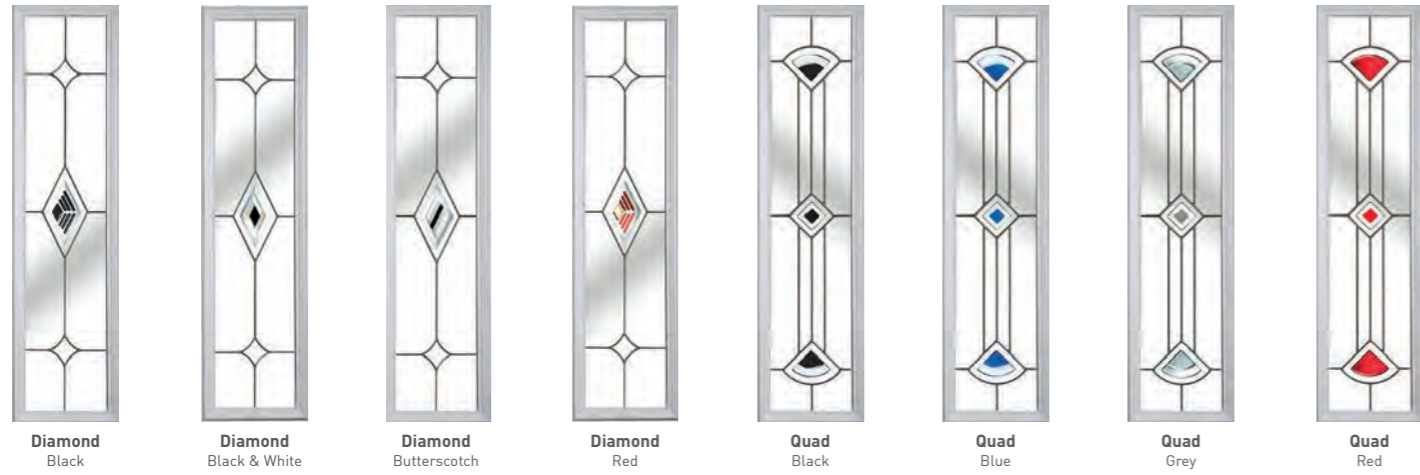

Hand crafted, each piece of glass is unique, turning the door to your home into a stunning work of art.

Solidor[®]
EXCLUSIVE

Artistic Glass

Inspired by classical artistic styles, such as art deco, minimalism, and the impressionist movement, The Modernist Range of glass is unique to Solidor.

Fairmont

Paramount

Wiltren

Gaumont

Tate

Fairmont

Paramount

Wiltren

Tate

Traditional Range Backing glass required

Trio Square Black
Trio Square Blue
Trio Square Butterscotch
Trio Square Green
Trio Square Grey
Trio Square Red
Trio Square Sea Green

Diamond Black
Diamond Black & White
Diamond Butterscotch
Diamond Red
Quad Black
Quad Blue
Quad Grey
Quad Red