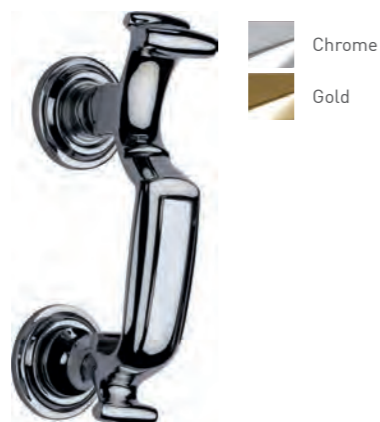

Nottingham

Furniture & Accessories

A selection of beautiful accessories and high security locks to perfectly complement your choice of door. Whether contemporary or traditional, you will find an accessory to really make your door stand out.

Door Knockers

Doctor

Premium 7" Doctor

Urn

Available with or without spyhole

Pony Tail

Stainless Steel

Lion