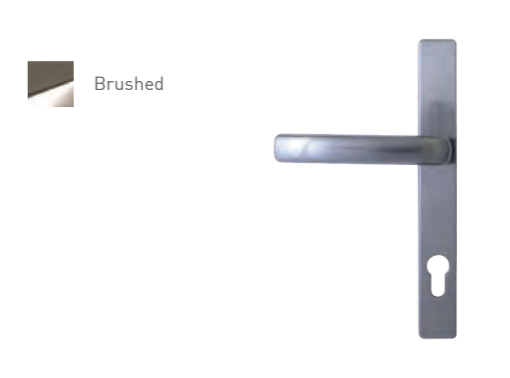

Door Knockers

Doctor

Premium 7" Doctor

Urn

Available with or without spyhole

Pony Tail

Stainless Steel

Lion

Not available on Tenby 4, Conway 3, Ludlow, Edinburgh, Harlech or Nottingham

Viewer

Letterplates

The Architectural Range

Knocker

Lever / Lever inline handle

Letterplate (Opens inwards)

The Classical Range

Bullring Knocker

Lever / Lever inline handle

Pull Knob

Letterplate (opens inwards)

Butt Hinge

-  Gold
-  White
-  Black
-  Brushed

Hinges

Our new slimline, PAS 24 tested, face fixed flag hinge is sleek and modern. Available for open in doors only.