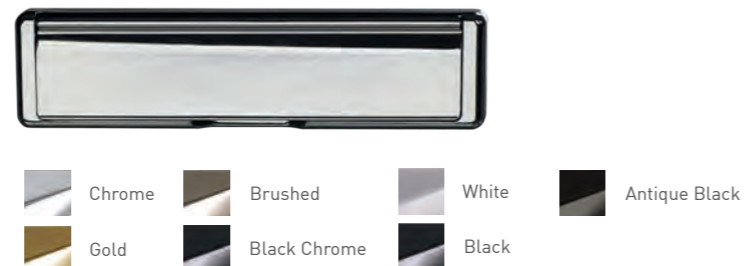

Letterplates