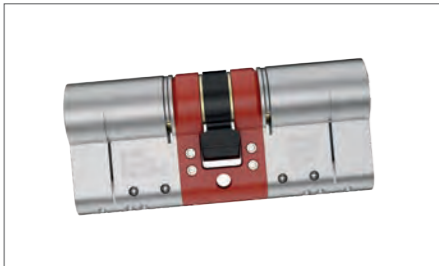

Ultion Cylinder

The Ultion cylinder prides itself upon 3 star plus protection. With 85% of break ins occurring through lock snapping, the Ultion hidden attack lock means it can detect an attack and automatically activate lockdown mode.