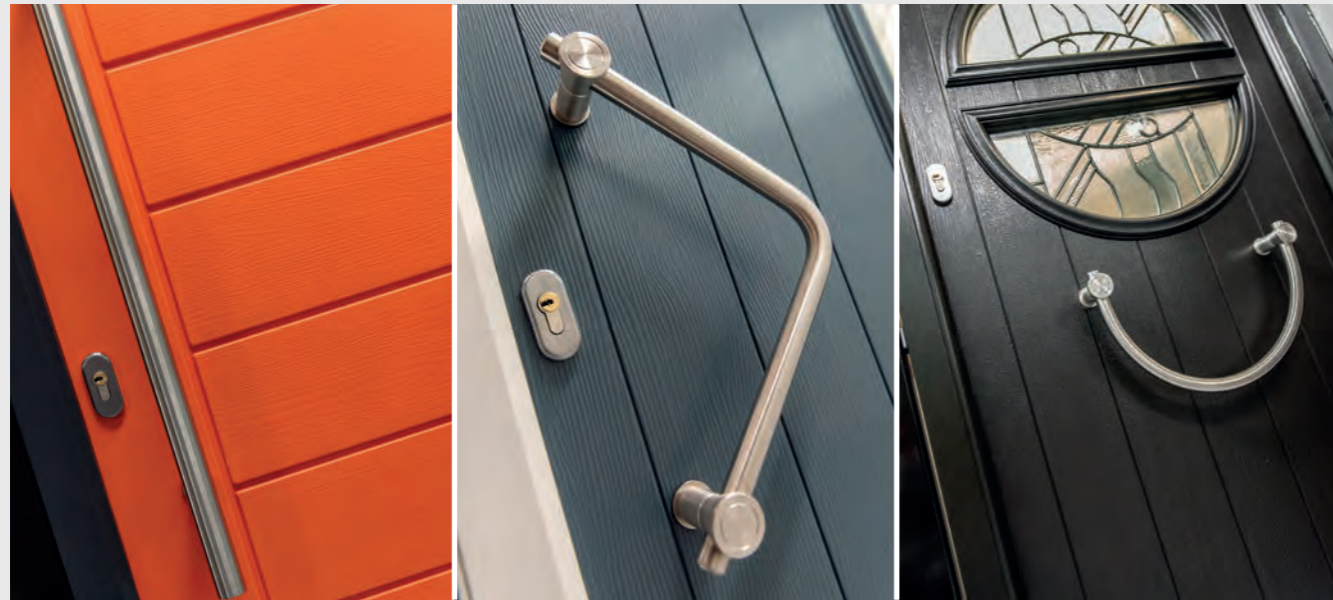

Roma

Colour - Tangerine
Handle - ES21

Turin

Colour - Chartwell Green
Handle - ES21

Colours

See the full range of glass options in our dedicated glass brochure at www.solidor.co.uk

Italia Accessories

Designer handle range for our key only operated and slam shut auto locks