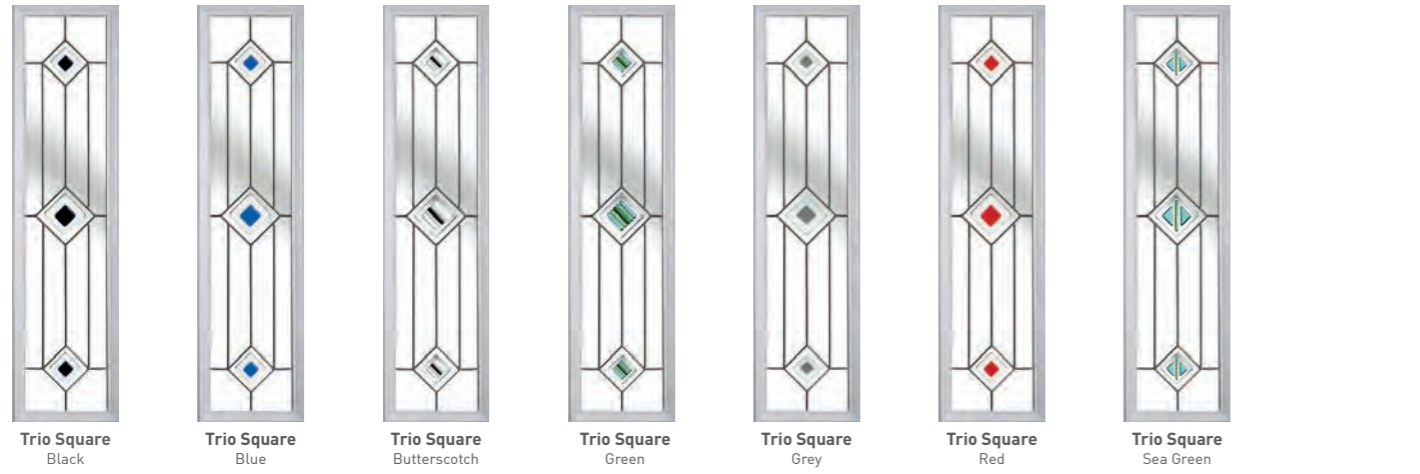

Hand crafted, each piece of glass is unique, turning the door to your home into a stunning work of art.

Solidor[®]
EXCLUSIVE

Artistic Glass

Inspired by classical artistic styles, such as art deco, minimalism, and the impressionist movement, The Modernist Range of glass is unique to Solidor.

Fairmont

Paramount

Wiltren

Gaumont

Tate

Fairmont

Paramount

Wiltren

Tate

Traditional Range Backing glass required

Trio Square Black
Trio Square Blue
Trio Square Butterscotch
Trio Square Green
Trio Square Grey
Trio Square Red
Trio Square Sea Green

Diamond Black
Diamond Black & White
Diamond Butterscotch
Diamond Red
Quad Black
Quad Blue
Quad Grey
Quad Red

CSB 5.1FT
CGB-F Cassette only not internal glass
CTL 6.1

Available in white only

Open Blind
Clear glass only

Closed Blind

CTB 12.3
Clear bevels available

CTB 18.1

Star Clear

Star Black