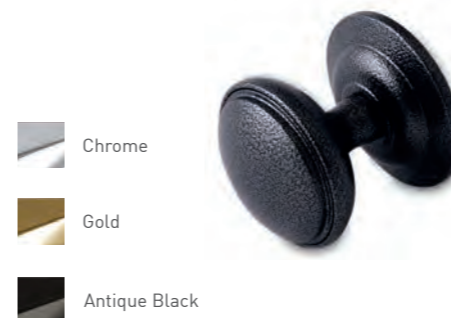

Not available on Tenby 4, Conway 3, Ludlow, Edinburgh, Harlech or Nottingham

Viewer

Letterplates

The Architectural Range

Knocker

Lever / Lever inline handle

Letterplate (Opens inwards)

The Classical Range

Bullring Knocker

Lever / Lever inline handle

Pull Knob

Letterplate (opens inwards)

Butt Hinge

-  Gold
-  White
-  Black
-  Brushed

Hinges

Our new slimline, PAS 24 tested, face fixed flag hinge is sleek and modern. Available for open in doors only.