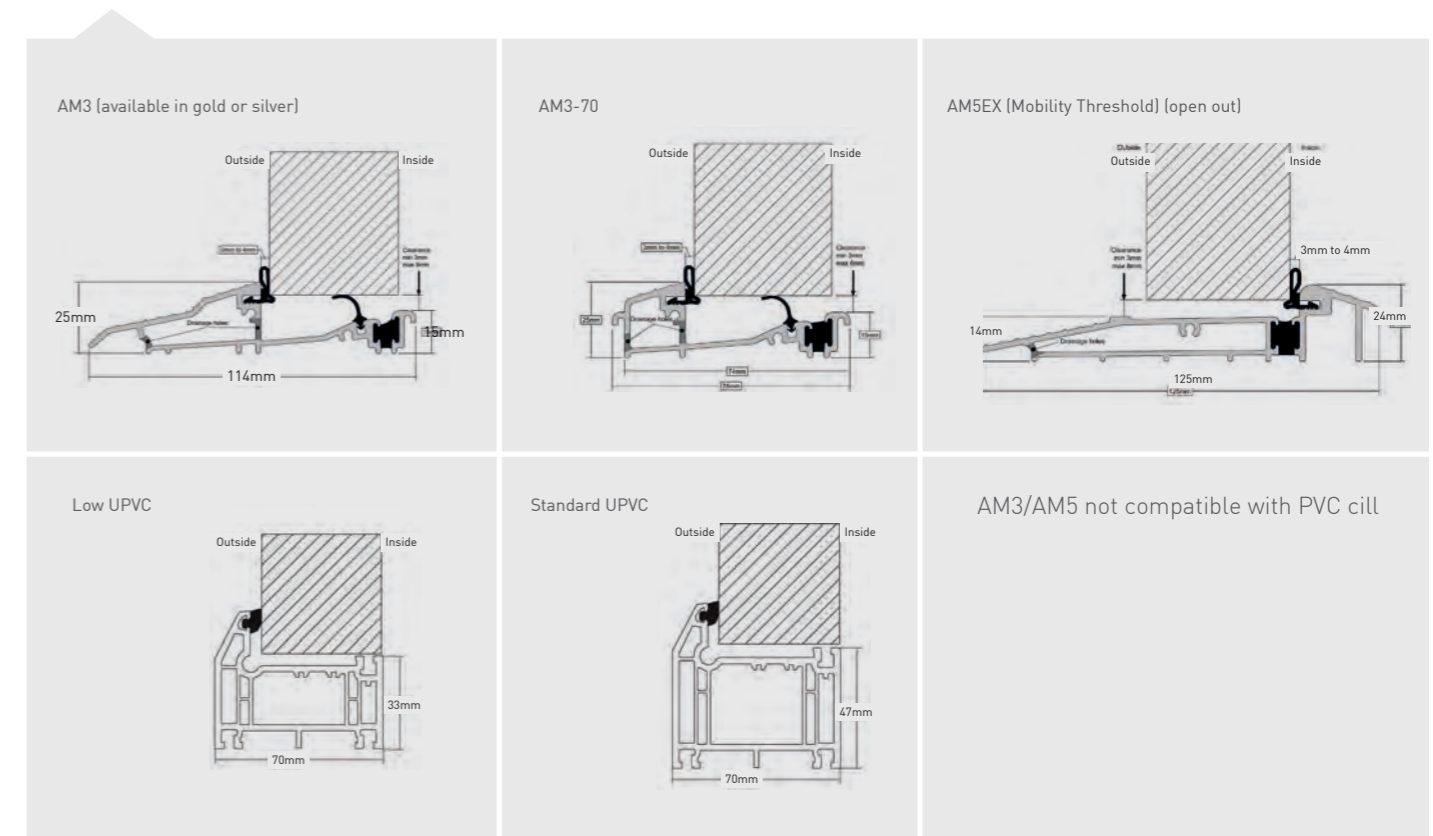

Thresholds

To allow for every circumstance we offer the largest range of door thresholds. The AM3 and AM5EX aluminium threshold are both Part 'M' compliant within the latest Building Regulations for easy access.