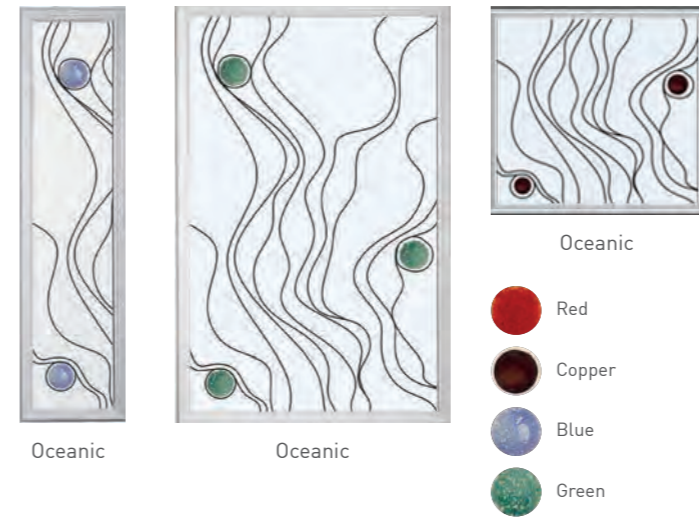

The stunning Cornish landscape that inspires Jo's work