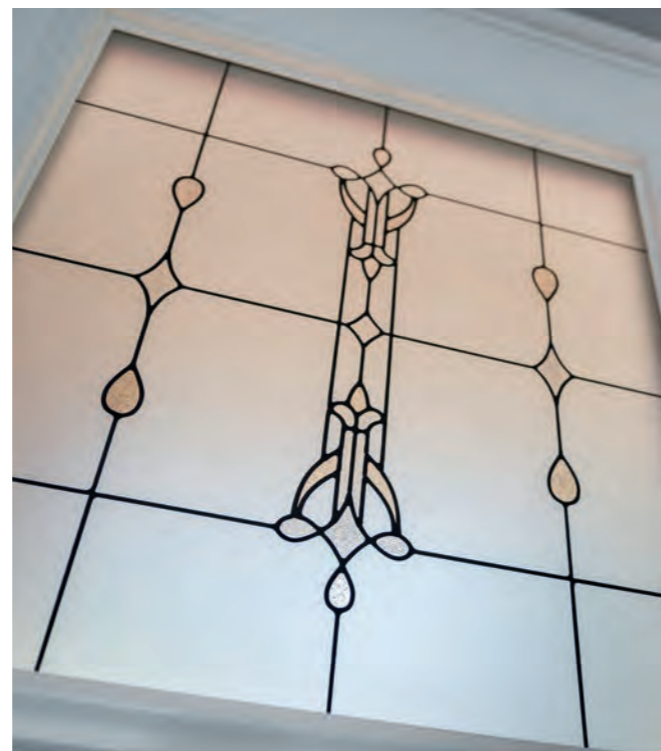

Contents

05. Choosing Solidor
06. Security
08. Colour Options
10. The Italia Collection
20. The Traditional Collection
30. Solidor French Doors
32. Solidor Stable Doors
34. Side Panels
36. Furniture & Accessories
41. Glazing Options
42. Jo Downs Range
44. Art Deco Range
46. Decorative Glass

PLEASE NOTE THE IMAGES SHOWN WITHIN THIS BROCHURE ARE FOR ILLUSTRATION PURPOSES ONLY. PLEASE USE THIS BROCHURE AS A REFERENCE, SLIGHT CHANGES CAN OCCUR DUE TO CONTINUOUS IMPROVEMENT.

Choosing Solidor®

We understand that knowing your home and family are protected is a major factor when choosing a new door.

You can rest assured that with our door construction, coupled with our unique, reinforced door frame and Secured by Design locking systems, your home will be as safe as can be when you choose Solidor.

A typical foam filled door construction

Solidor's unique solid timber construction

40mm Foam Filled Centre
performs thermally, but because this is a foam fill it is neither solid, nor secure.

44mm Solid Timber Core (48mm including skin)
that is thermally efficient and extremely secure.

Visible Edge Banding
as a result you will often see a different coloured line running the length of the door.

Hidden Edge Banding
so the front of your door remains a solid, glorious slab of colour.

Gel Coated GRP Outer Skin
may offer protection but can be easily cut through. Also, because every door is a white blank that is surface painted they show scratches very easily.

'Through' Colour ABS Skins
made from the same durable plastic as Lego®. Also, because the entire skin is made of a solid colour, any scratches are practically hidden.

3 Chamber Profile
which use valuable steel or aluminium reinforcements. Also, you should check if they are lead free.

Lead Free, 5 Chamber Profile
which uses 100% recycled reinforcing. Generally, the more chambers that a profile uses, the stronger and more thermally efficient they are.

Wood Grain Effect Skin
that gives all of the aesthetics of timber, but without the time consuming maintenance.

To see our security test video visit www.solidor.co.uk/tv