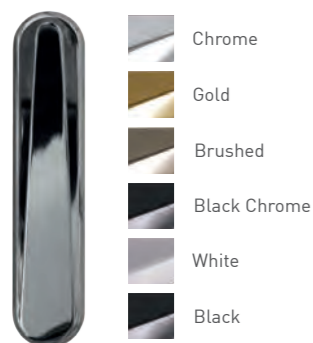

Milano Side Panel

Milano

Brescia

Thornbury

Ludlow

Harlech

Available in all of our colour options!

Tenby

Nottingham

Furniture & Accessories

A selection of beautiful accessories and high security locks to perfectly complement your choice of door. Whether contemporary or traditional, you will find an accessory to really make your door stand out.

Door Knockers

Doctor

Premium 7" Doctor

Urn

Available with or without spyhole

Pony Tail

Stainless Steel

Lion

Bullring Knocker

Lever / Lever inline handle

Pull Knob

Letterplate (opens inwards)

Butt Hinge

-  Gold
-  White
-  Black
-  Brushed

Hinges

Our new slimline, PAS 24 tested, face fixed flag hinge is sleek and modern. Available for open in doors only.