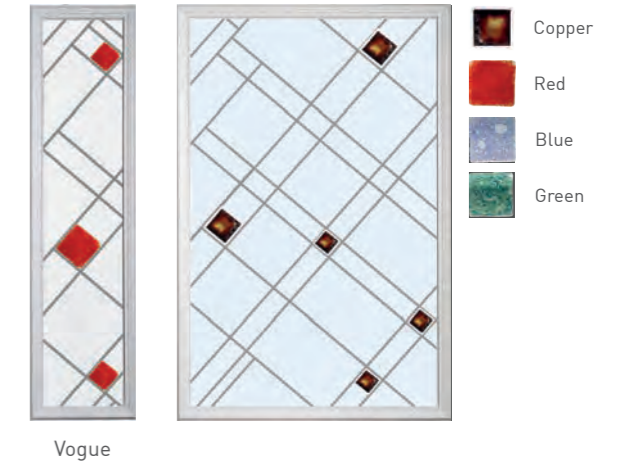

Hand crafted, each piece of glass is unique, turning the door to your home into a stunning work of art.