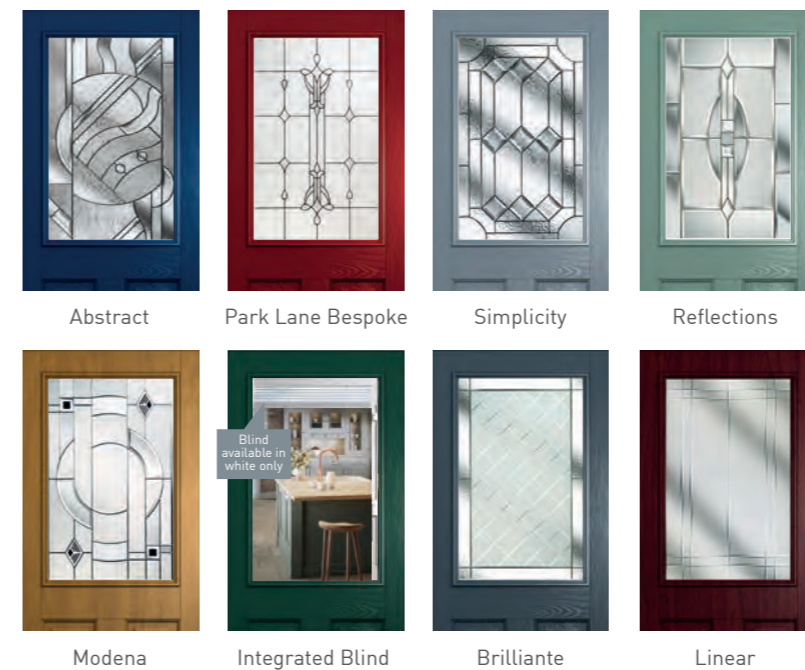

Abstract Park Lane Bespoke Simplicity Reflections

Modena Integrated Blind Brilliance Linear